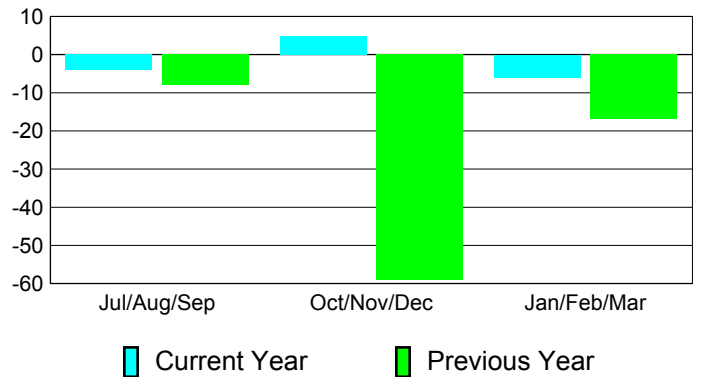

**Membership Results
2010-2011**

**Membership
2009-2010**

Month	Net Memb Goal	Actual New Memb	Actual Dropped Memb	Gain/Loss of Memb	Gain/Loss of Memb
Jul/Aug/Sep	0	41	-45	-4	-8
Oct/Nov/Dec	5	25	-20	5	-59
Jan/Feb/Mar	5	34	-40	-6	-17
Totals	10	100	-105	-5	-84

Membership Results 2010-2011

Goal, New, Dropped, Gain/Loss

Comparison of Membership Gain/Loss

Current Year Compared to the Previous Year

Gender Comparison 2010-2011

Jul/Aug/Sep

Oct/Nov/Dec

Jan/Feb/Mar