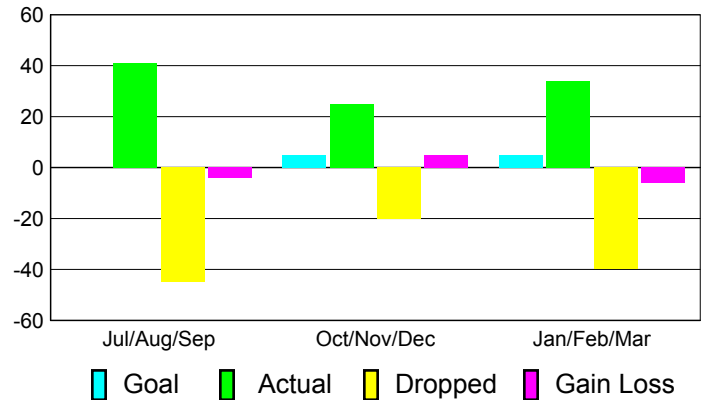

Membership Results 2010-2011

Goal, New, Dropped, Gain/Loss

Comparison of Membership Gain/Loss

Current Year Compared to the Previous Year